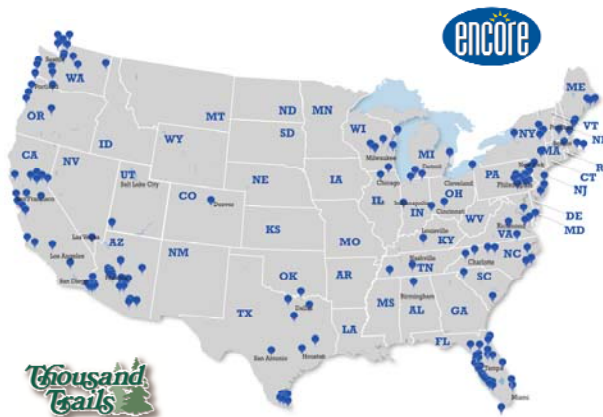

Price: $359 per rental