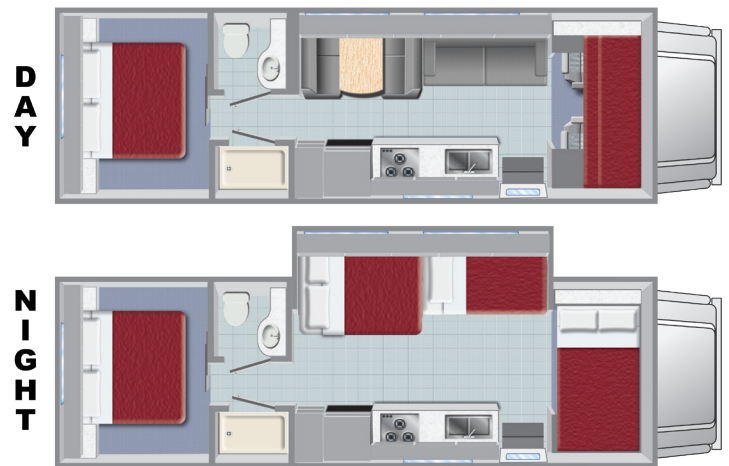

SPECIFICATIONS

CLASS C FAMILY SLEEPER [FS]

EXTERIOR DIMENSIONS

Exterior Length (feet)	30-32
Exterior Length (meters)	9.1-9.7

SLEEPING ACCOMMODATIONS

Number of People	

AUTOMOTIVE

Chassis	Ford
Gasoline Engine Fuel-Injected (liters)	6
Automatic Transmission with Overdrive	YES
Factory Cruise Control	YES
Power Steering & Brakes	YES
Factory Cab Air	YES
Factory Roof Air-Ducted	YES
Large Exterior Storage Bay	YES
Awning	YES

ELECTRICAL

Auxiliary Battery and Generator	YES
TV with DVD	YES
AM/FM Radio with CD	YES
12V Interior Lighting	YES

INTERIOR

	in.	cm.
Height	82	208
Width	95	241

KITCHEN & BATHROOM FEATURES

Wash Basin	YES
Shower	YES
Toilet	YES
Water Heater	YES
Heater & Thermostat	YES
Kitchen Sink	YES
Range (Stove)	YES
Microwave	YES
Refrigerator / Freezer	YES

CAPACITIES

	gal.	ltr.
Water Heater	6	22
Fresh Water	40	151
Gray Water Tank	31	117
Black Water Tank	26	98
Propane Tank	18	68
Gasoline Tanks	55	208

BED DIMENSIONS	in.	cm.
Cab-Over		
• Length	95	241
• Width	54	137
• Clearance	24	60
Couch		
• Length	68	172
• Width	43	109
Dinette		
• Length	69	175
• Width	42	106
Permanent		
• Length	75	190
• Width	60	152

* The above drawing and floorplan are examples only. Sleeping capacities do not mean like number of adults or full size teenagers can be accommodated comfortably. The features, bed sizes, and amenities listed are representative and may be changed, added, or deleted without notice. The numerical vehicle lengths are approximate. Specific floor plans or models will vary and cannot be reserved or guaranteed.