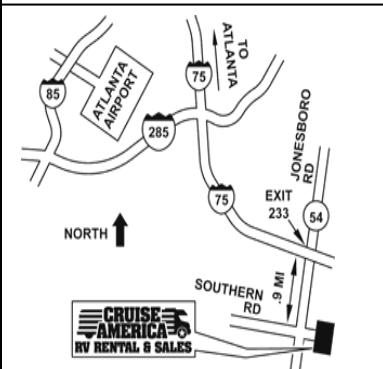

From ATL Airport, take I-285 eastbound to I-75 southbound. Exit at Jonesboro Rd. (Exit 233). Go south 0.9 mi. to left on Southern Rd. Cruise America is straight ahead.

BOS/244
Telephone: 508-946-1070
438 Plymouth Street
Middleboro, Massachusetts 02346