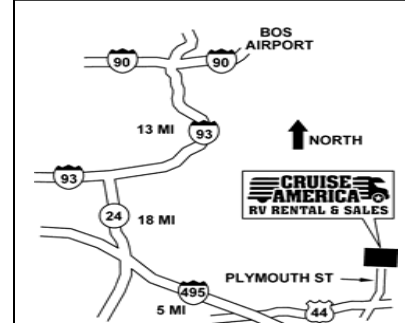

From BOS Airport, take I-90 west to I-93 south. Continue I-93 13 mi. to exit at Hwy 24 south. Continue Hwy 24 south 18 mi. to east on I-495. Exit #6 to eastbound US 44. Go 3mi. to left on Plymouth St. Cruise America is on the right in the KOA park.

CHI/369
Telephone: (847) 451-9662
2732 N Mannheim Road
Franklin Park, Illinois 60131