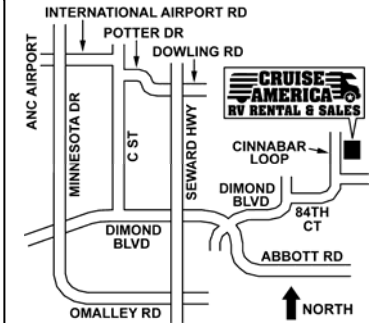

From airport take Minnesota Dr. south to left on Dimond Blvd. At right curve, turn left to stay on Dimond. After left curve, turn right onto 84th Ct. Road curves left and becomes Cinnabar Loop. Cruise America is ½ block on the right.

ATL/271
Telephone: 770-961-5699
7008 Jonesboro Rd
Morrow, Georgia 30260