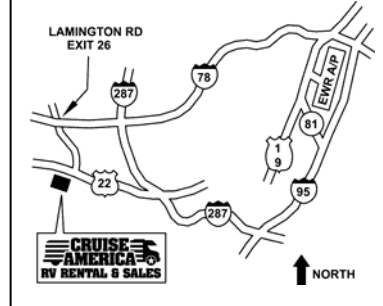

CHI/369
Telephone: (847) 451-9662
2732 N Mannheim Road
Franklin Park, Illinois 60131

From O'Hare Airport, exit southbound Mannheim Road. Cruise America is 1/8 mile past Grand Avenue on the right.

DEN
Telephone: 303-650-2865
8950 North Federal Blvd.
Federal Heights, CO 80260

From Airport, take S.R. 518 eastbound to I-5 northbound. Continue 32 miles to Exit 186. Turn left onto westbound 128th St. then left onto Highway 99 to Cruise America, third building on the left.

EWR/288
Telephone: 908-707-0005
3421 Rt. 22 East
Branchburg, NJ 08876

From Interstate 15, exit at 4500 South Street. Head east to State Street and turn left. Head north for approximately two blocks.

TPA
Telephone: 813-221-4135
3210 N Florida Avenue
Tampa, FL 33603

From TPA airport, take SR-60 southbound to I-275, northbound. Go 4 miles to Exit 44 Downtown/Scott St. Turn left onto N Florida Ave and go 1.1 miles to Cruise America on left. 10 miles from airport

From Whitehorse Airport, take Alaska Hwy southbound 9.5 km. Turn left on Fraser Rd. and right on Denver Rd. Go to end, turn left on Landsdowne and left on Boulder Rd. Cruise Canada is 2nd building on the left.